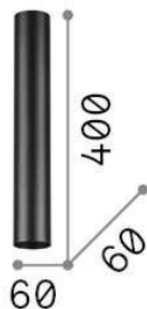

Info sorgente e prestazionali

Sorgente integrata	Light bulb (included)
Sorgente sostituibile	YES
Potenza	GU10 max 1 x 28W
Emissione	Direct
Consumo massimo	-
Lampadina inclusa	108292 GU10 05W 480Lm 3000K